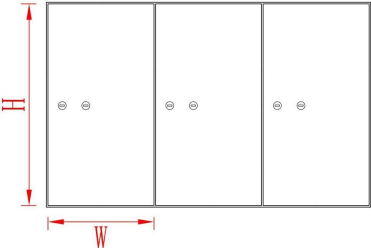

KZ series Safe deposit locker size drawing ,Welcome to customize size

Type :KZ-36
Size :3"H * 5"W (82mm*135mm)
Weight:174KG

Type :KZ-30
Size :4"H * 5"W (99mm*135mm)
Weight:162KG

Type :KZ-24
Size :5"H * 5"W (125mm*135mm)
Weight:150KG

Type :KZ-18
Size :3"H * 10"W (82mm*271mm)
Weight:158KG

Type :KZ-15
Size :4"H * 10"W (99mm*271mm)
Weight:145KG

Type :KZ-12
Size :5"H * 10"W (125mm*271mm)
Weight:132KG

Type :KZ-6
Size :10"H * 10"W (255mm*271mm)
Weight:106KG

Type :KZ-3
Size :20"H * 10"W (514mm*271mm)
Weight:94KG

Model	Door size H*W*D mm	Inner box size H*W*D mm	
		Internal hinge	External hinge
KZ-42 (42 openings)	(3''*5'') 71*135*600	60*74*550	50*105*550
KZ-36 (36 openings)	(3''X5'') 82*135*600	72*74*550	72*105*550
KZ-30 (30 openings)	(4''X5'') 99*135*600	89*74*550	89*105*550
KZ-24 (24 openings)	(5''X5'') 125*135*600	115*74*550	115*105*550
KZ-21 (21 openings)	(3''X10'') 71*268*600	60*224*550	60*250*550
KZ-18 (18 openings)	(3''X10'') 82*268*600	72*225*550	72*225*550
KZ-15 (15 openings)	(4''X10'') 99*268*600	89*225*550	89*225*550
KZ-12 (12 openings)	(5''X10'') 125*268*600	115*225*550	115*225*550
KZ-9 (9 openings)	(7''X10'') 168*268*600	160*225*550	160*225*550
KZ-6 (6 openings)	(10''X10'') 255*268*600	245*225*550	245*225*550
KZ-3 (3 openings)	(20''X10'') 514*268*600	without inner box	