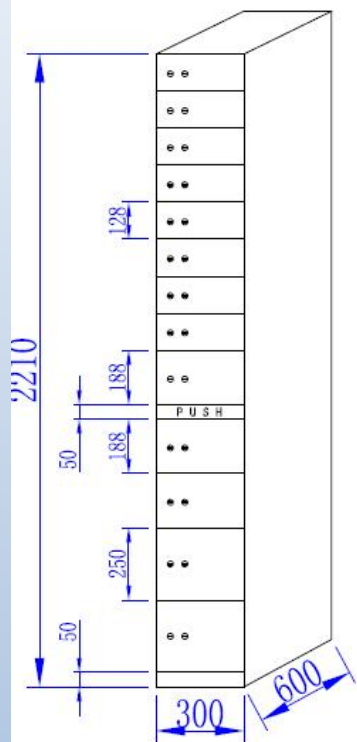

KZ series Safe deposit locker size drawing ,Welcome to customize size

Type :KZ-36
Size :3"H * 5"W (82mm*135mm)
Weight:174KG

Type :KZ-30
Size :4"H * 5"W (99mm*135mm)
Weight:162KG

Type :KZ-24
Size :5"H * 5"W (125mm*135mm)
Weight:150KG

Type :KZ-18
Size :3"H * 10"W (82mm*271mm)
Weight:158KG

Type :KZ-15
Size :4"H * 10"W (99mm*271mm)
Weight:145KG

Type :KZ-12
Size :5"H * 10"W (125mm*271mm)
Weight:132KG

Type :KZ-6
Size :10"H * 10"W (255mm*271mm)
Weight:106KG

Type :KZ-3
Size :20"H * 10"W (514mm*271mm)
Weight:94KG

Model	Door size H*W*D mm	Inner box size H*W*D mm	
		Internal hinge	External hinge
KZ-42 (42 openings)	(3''*5'') 71*135*600	60*74*550	50*105*550
KZ-36 (36 openings)	(3''X5'') 82*135*600	72*74*550	72*105*550
KZ-30 (30 openings)	(4''X5'') 99*135*600	89*74*550	89*105*550
KZ-24 (24 openings)	(5''X5'') 125*135*600	115*74*550	115*105*550
KZ-21 (21 openings)	(3''X10'') 71*268*600	60*224*550	60*250*550
KZ-18 (18 openings)	(3''X10'') 82*268*600	72*225*550	72*225*550
KZ-15 (15 openings)	(4''X10'') 99*268*600	89*225*550	89*225*550
KZ-12 (12 openings)	(5''X10'') 125*268*600	115*225*550	115*225*550
KZ-9 (9 openings)	(7''X10'') 168*268*600	160*225*550	160*225*550
KZ-6 (6 openings)	(10''X10'') 255*268*600	245*225*550	245*225*550
KZ-3 (3 openings)	(20''X10'') 514*268*600	without inner box	

I 型

A	8
B	3
C	2

II 型

A	1
C	4
D	2

III 型

A	6
B	3
C	2

IV 型

A	9
B	2
C	2