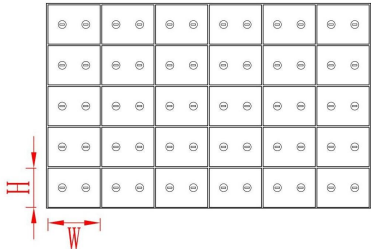

KZ series Safe deposit locker size drawing ,Welcome to customize size

Type :KZ-36
Size :3"H * 5"W (82mm*135mm)
Weight:174KG

Type :KZ-30
Size :4"H * 5"W (99mm*135mm)
Weight:162KG

Type :KZ-24
Size :5"H * 5"W (125mm*135mm)
Weight:150KG

Type :KZ-18
Size :3"H * 10"W (82mm*271mm)
Weight:158KG

Type :KZ-15
Size :4"H * 10"W (99mm*271mm)
Weight:145KG

Type :KZ-12
Size :5"H * 10"W (125mm*271mm)
Weight:132KG

Type :KZ-6
Size :10"H * 10"W (255mm*271mm)
Weight:106KG

Type :KZ-3
Size :20"H * 10"W (514mm*271mm)
Weight:94KG

Model	Door size H*W*D mm	Inner box size H*W*D mm	
		Internal hinge	External hinge
KZ-42 (42 openings)	(3''*5'') 71*135*600	60*74*550	50*105*550
KZ-36 (36 openings)	(3''X5'') 82*135*600	72*74*550	72*105*550
KZ-30 (30 openings)	(4''X5'') 99*135*600	89*74*550	89*105*550
KZ-24 (24 openings)	(5''X5'') 125*135*600	115*74*550	115*105*550
KZ-21 (21 openings)	(3''X10'') 71*268*600	60*224*550	60*250*550
KZ-18 (18 openings)	(3''X10'') 82*268*600	72*225*550	72*225*550
KZ-15 (15 openings)	(4''X10'') 99*268*600	89*225*550	89*225*550
KZ-12 (12 openings)	(5''X10'') 125*268*600	115*225*550	115*225*550
KZ-9 (9 openings)	(7''X10'') 168*268*600	160*225*550	160*225*550
KZ-6 (6 openings)	(10''X10'') 255*268*600	245*225*550	245*225*550
KZ-3 (3 openings)	(20''X10'') 514*268*600	without inner box	