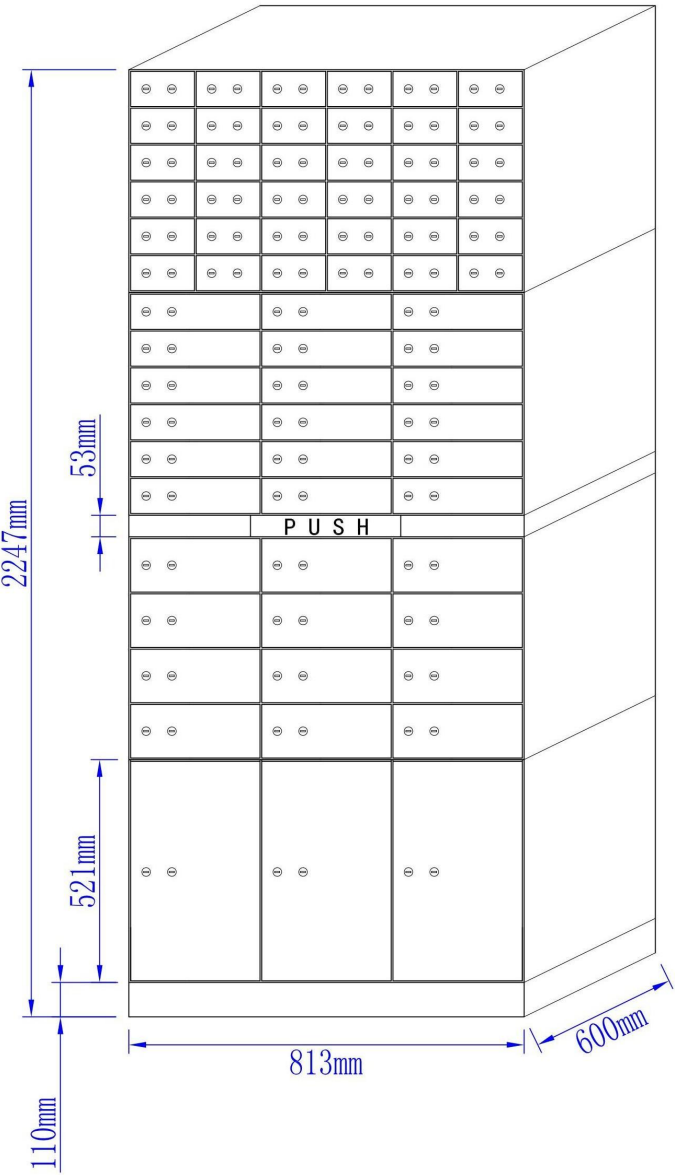

KZ series Safe deposit locker size drawing ,Welcome to customize size

Type :KZ-36
Size :3"H * 5"W (82mm*135mm)
Weight:174KG

Type :KZ-30
Size :4"H * 5"W (99mm*135mm)
Weight:162KG

Type :KZ-24
Size :5"H * 5"W (125mm*135mm)
Weight:150KG

Type :KZ-18
Size :3"H * 10"W (82mm*271mm)
Weight:158KG

Type :KZ-15
Size :4"H * 10"W (99mm*271mm)
Weight:145KG

Type :KZ-12
Size :5"H * 10"W (125mm*271mm)
Weight:132KG

Type :KZ-6
Size :10"H * 10"W (255mm*271mm)
Weight:106KG

Type :KZ-3
Size :20"H * 10"W (514mm*271mm)
Weight:94KG

Model	Door size H*W*D mm	Inner box size H*W*D mm	
		Internal hinge	External hinge
KZ-42 (42 openings)	(3''*5'') 71*135*600	60*74*550	50*105*550
KZ-36 (36 openings)	(3''X5'') 82*135*600	72*74*550	72*105*550
KZ-30 (30 openings)	(4''X5'') 99*135*600	89*74*550	89*105*550
KZ-24 (24 openings)	(5''X5'') 125*135*600	115*74*550	115*105*550
KZ-21 (21 openings)	(3''X10'') 71*268*600	60*224*550	60*250*550
KZ-18 (18 openings)	(3''X10'') 82*268*600	72*225*550	72*225*550
KZ-15 (15 openings)	(4''X10'') 99*268*600	89*225*550	89*225*550
KZ-12 (12 openings)	(5''X10'') 125*268*600	115*225*550	115*225*550
KZ-9 (9 openings)	(7''X10'') 168*268*600	160*225*550	160*225*550
KZ-6 (6 openings)	(10''X10'') 255*268*600	245*225*550	245*225*550
KZ-3 (3 openings)	(20''X10'') 514*268*600	without inner box	

I 型

A	8
B	3
C	2

II 型

A	1
C	4
D	2

III 型

A	6
B	3
C	2

IV 型

A	9
B	2
C	2