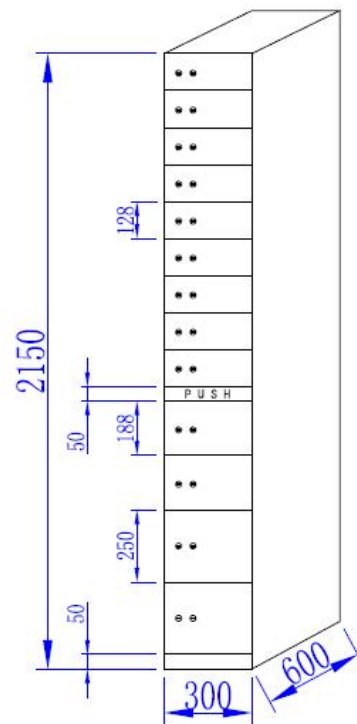

KZ series Safe deposit locker size drawing ,Welcome to customize size

Type :KZ-36
Size :3"H * 5"W (82mm*135mm)
Weight:174KG

Type :KZ-30
Size :4"H * 5"W (99mm*135mm)
Weight:162KG

Type :KZ-24
Size :5"H * 5"W (125mm*135mm)
Weight:150KG

Type :KZ-18
Size :3"H * 10"W (82mm*271mm)
Weight:158KG

Type :KZ-15
Size :4"H * 10"W (99mm*271mm)
Weight:145KG

Type :KZ-12
Size :5"H * 10"W (125mm*271mm)
Weight:132KG

Type :KZ-6
Size :10"H * 10"W (255mm*271mm)
Weight:106KG

Type :KZ-3
Size :20"H * 10"W (514mm*271mm)
Weight:94KG

Model	Door size H*W*D mm	Inner box size H*W*D mm	
		Internal hinge	External hinge
KZ-42 (42 openings)	(3''*5'') 71*135*600	60*74*550	50*105*550
KZ-36 (36 openings)	(3''X5'') 82*135*600	72*74*550	72*105*550
KZ-30 (30 openings)	(4''X5'') 99*135*600	89*74*550	89*105*550
KZ-24 (24 openings)	(5''X5'') 125*135*600	115*74*550	115*105*550
KZ-21 (21 openings)	(3''X10'') 71*268*600	60*224*550	60*250*550
KZ-18 (18 openings)	(3''X10'') 82*268*600	72*225*550	72*225*550
KZ-15 (15 openings)	(4''X10'') 99*268*600	89*225*550	89*225*550
KZ-12 (12 openings)	(5''X10'') 125*268*600	115*225*550	115*225*550
KZ-9 (9 openings)	(7''X10'') 168*268*600	160*225*550	160*225*550
KZ-6 (6 openings)	(10''X10'') 255*268*600	245*225*550	245*225*550
KZ-3 (3 openings)	(20''X10'') 514*268*600	without inner box	

I 型

A	8
B	3
C	2

II 型

A	1
C	4
D	2

III 型

A	6
B	3
C	2

IV 型

A	9
B	2
C	2