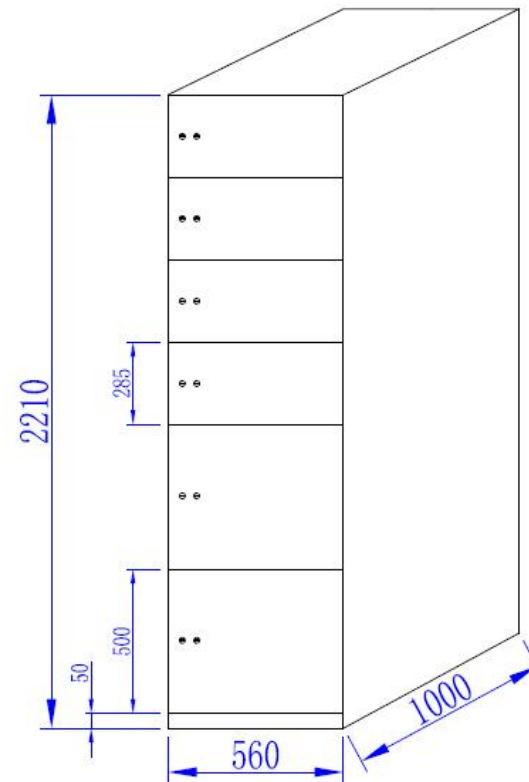

KZ series Safe deposit locker size drawing ,Welcome to customize size

Type :KZ-36
Size :3"H * 5"W (82mm*135mm)
Weight:174KG

Type :KZ-30
Size :4"H * 5"W (99mm*135mm)
Weight:162KG

Type :KZ-24
Size :5"H * 5"W (125mm*135mm)
Weight:150KG

Type :KZ-18
Size :3"H * 10"W (82mm*271mm)
Weight:158KG

Type :KZ-15
Size :4"H * 10"W (99mm*271mm)
Weight:145KG

Type :KZ-12
Size :5"H * 10"W (125mm*271mm)
Weight:132KG

Type :KZ-6
Size :10"H * 10"W (255mm*271mm)
Weight:106KG

Type :KZ-3
Size :20"H * 10"W (514mm*271mm)
Weight:94KG

Model	Door size H*W*D mm	Inner box size H*W*D mm	
		Internal hinge	External hinge
KZ-42 (42 openings)	(3''*5'') 71*135*600	60*74*550	50*105*550
KZ-36 (36 openings)	(3''X5'') 82*135*600	72*74*550	72*105*550
KZ-30 (30 openings)	(4''X5'') 99*135*600	89*74*550	89*105*550
KZ-24 (24 openings)	(5''X5'') 125*135*600	115*74*550	115*105*550
KZ-21 (21 openings)	(3''X10'') 71*268*600	60*224*550	60*250*550
KZ-18 (18 openings)	(3''X10'') 82*268*600	72*225*550	72*225*550
KZ-15 (15 openings)	(4''X10'') 99*268*600	89*225*550	89*225*550
KZ-12 (12 openings)	(5''X10'') 125*268*600	115*225*550	115*225*550
KZ-9 (9 openings)	(7''X10'') 168*268*600	160*225*550	160*225*550
KZ-6 (6 openings)	(10''X10'') 255*268*600	245*225*550	245*225*550
KZ-3 (3 openings)	(20''X10'') 514*268*600	without inner box	

I 型

A	8
B	3
C	2

II 型

A	1
C	4
D	2

III 型

A	6
B	3
C	2

IV 型

A	9
B	2
C	2