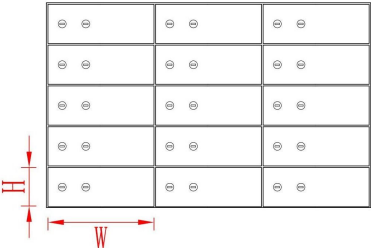

KZ series Safe deposit locker size drawing ,Welcome to customize size

Type :KZ-36
Size :3"H * 5"W (82mm*135mm)
Weight:174KG

Type :KZ-30
Size :4"H * 5"W (99mm*135mm)
Weight:162KG

Type :KZ-24
Size :5"H * 5"W (125mm*135mm)
Weight:150KG

Type :KZ-18
Size :3"H * 10"W (82mm*271mm)
Weight:158KG

Type :KZ-15
Size :4"H * 10"W (99mm*271mm)
Weight:145KG

Type :KZ-12
Size :5"H * 10"W (125mm*271mm)
Weight:132KG

Type :KZ-6
Size :10"H * 10"W (255mm*271mm)
Weight:106KG

Type :KZ-3
Size :20"H * 10"W (514mm*271mm)
Weight:94KG

Model	Door size H*W*D mm	Inner box size H*W*D mm	
		Internal hinge	External hinge
KZ-42 (42 openings)	(3''*5'') 71*135*600	60*74*550	50*105*550
KZ-36 (36 openings)	(3''X5'') 82*135*600	72*74*550	72*105*550
KZ-30 (30 openings)	(4''X5'') 99*135*600	89*74*550	89*105*550
KZ-24 (24 openings)	(5''X5'') 125*135*600	115*74*550	115*105*550
KZ-21 (21 openings)	(3''X10'') 71*268*600	60*224*550	60*250*550
KZ-18 (18 openings)	(3''X10'') 82*268*600	72*225*550	72*225*550
KZ-15 (15 openings)	(4''X10'') 99*268*600	89*225*550	89*225*550
KZ-12 (12 openings)	(5''X10'') 125*268*600	115*225*550	115*225*550
KZ-9 (9 openings)	(7''X10'') 168*268*600	160*225*550	160*225*550
KZ-6 (6 openings)	(10''X10'') 255*268*600	245*225*550	245*225*550
KZ-3 (3 openings)	(20''X10'') 514*268*600	without inner box	