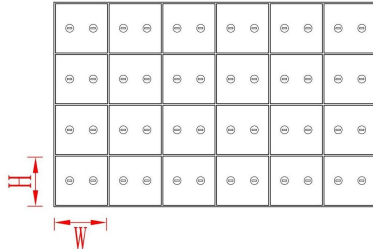

KZ series Safe deposit locker size drawing ,Welcome to customize size

Type :KZ-36
Size :3"H * 5"W (82mm*135mm)
Weight:174KG

Type :KZ-30
Size :4"H * 5"W (99mm*135mm)
Weight:162KG

Type :KZ-24
Size :5"H * 5"W (125mm*135mm)
Weight:150KG

Type :KZ-18
Size :3"H * 10"W (82mm*271mm)
Weight:158KG

Type :KZ-15
Size :4"H * 10"W (99mm*271mm)
Weight:145KG

Type :KZ-12
Size :5"H * 10"W (125mm*271mm)
Weight:132KG

Type :KZ-6
Size :10"H * 10"W (255mm*271mm)
Weight:106KG

Type :KZ-3
Size :20"H * 10"W (514mm*271mm)
Weight:94KG

Model	Door size H*W*D mm	Inner box size H*W*D mm	
		Internal hinge	External hinge
KZ-42 (42 openings)	(3''*5'') 71*135*600	60*74*550	50*105*550
KZ-36 (36 openings)	(3''X5'') 82*135*600	72*74*550	72*105*550
KZ-30 (30 openings)	(4''X5'') 99*135*600	89*74*550	89*105*550
KZ-24 (24 openings)	(5''X5'') 125*135*600	115*74*550	115*105*550
KZ-21 (21 openings)	(3''X10'') 71*268*600	60*224*550	60*250*550
KZ-18 (18 openings)	(3''X10'') 82*268*600	72*225*550	72*225*550
KZ-15 (15 openings)	(4''X10'') 99*268*600	89*225*550	89*225*550
KZ-12 (12 openings)	(5''X10'') 125*268*600	115*225*550	115*225*550
KZ-9 (9 openings)	(7''X10'') 168*268*600	160*225*550	160*225*550
KZ-6 (6 openings)	(10''X10'') 255*268*600	245*225*550	245*225*550
KZ-3 (3 openings)	(20''X10'') 514*268*600	without inner box	