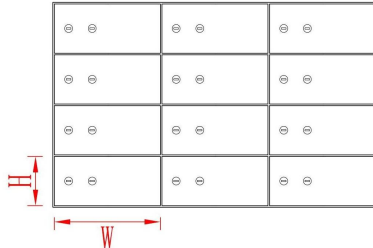

KZ series Safe deposit locker size drawing ,Welcome to customize size

Type :KZ-36
Size :3"H * 5"W (82mm*135mm)
Weight:174KG

Type :KZ-30
Size :4"H * 5"W (99mm*135mm)
Weight:162KG

Type :KZ-24
Size :5"H * 5"W (125mm*135mm)
Weight:150KG

Type :KZ-18
Size :3"H * 10"W (82mm*271mm)
Weight:158KG

Type :KZ-15
Size :4"H * 10"W (99mm*271mm)
Weight:145KG

Type :KZ-12
Size :5"H * 10"W (125mm*271mm)
Weight:132KG

Type :KZ-6
Size :10"H * 10"W (255mm*271mm)
Weight:106KG

Type :KZ-3
Size :20"H * 10"W (514mm*271mm)
Weight:94KG

Model	Door size H*W*D mm	Inner box size H*W*D mm	
		Internal hinge	External hinge
KZ-42 (42 openings)	(3''*5'') 71*135*600	60*74*550	50*105*550
KZ-36 (36 openings)	(3''X5'') 82*135*600	72*74*550	72*105*550
KZ-30 (30 openings)	(4''X5'') 99*135*600	89*74*550	89*105*550
KZ-24 (24 openings)	(5''X5'') 125*135*600	115*74*550	115*105*550
KZ-21 (21 openings)	(3''X10'') 71*268*600	60*224*550	60*250*550
KZ-18 (18 openings)	(3''X10'') 82*268*600	72*225*550	72*225*550
KZ-15 (15 openings)	(4''X10'') 99*268*600	89*225*550	89*225*550
KZ-12 (12 openings)	(5''X10'') 125*268*600	115*225*550	115*225*550
KZ-9 (9 openings)	(7''X10'') 168*268*600	160*225*550	160*225*550
KZ-6 (6 openings)	(10''X10'') 255*268*600	245*225*550	245*225*550
KZ-3 (3 openings)	(20''X10'') 514*268*600	without inner box	