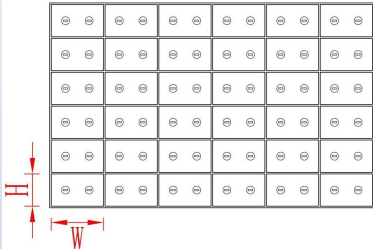

KZ series Safe deposit locker size drawing ,Welcome to customize size

Type :KZ-36
Size :3"H * 5"W (82mm*135mm)
Weight:174KG

Type :KZ-30
Size :4"H * 5"W (99mm*135mm)
Weight:162KG

Type :KZ-24
Size :5"H * 5"W (125mm*135mm)
Weight:150KG

Type :KZ-18
Size :3"H * 10"W (82mm*271mm)
Weight:158KG

Type :KZ-15
Size :4"H * 10"W (99mm*271mm)
Weight:145KG

Type :KZ-12
Size :5"H * 10"W (125mm*271mm)
Weight:132KG

Type :KZ-6
Size :10"H * 10"W (255mm*271mm)
Weight:106KG

Type :KZ-3
Size :20"H * 10"W (514mm*271mm)
Weight:94KG

Model	Door size H*W*D mm	Inner box size H*W*D mm	
		Internal hinge	External hinge
KZ-42 (42 openings)	(3''*5'') 71*135*600	60*74*550	50*105*550
KZ-36 (36 openings)	(3''X5'') 82*135*600	72*74*550	72*105*550
KZ-30 (30 openings)	(4''X5'') 99*135*600	89*74*550	89*105*550
KZ-24 (24 openings)	(5''X5'') 125*135*600	115*74*550	115*105*550
KZ-21 (21 openings)	(3''X10'') 71*268*600	60*224*550	60*250*550
KZ-18 (18 openings)	(3''X10'') 82*268*600	72*225*550	72*225*550
KZ-15 (15 openings)	(4''X10'') 99*268*600	89*225*550	89*225*550
KZ-12 (12 openings)	(5''X10'') 125*268*600	115*225*550	115*225*550
KZ-9 (9 openings)	(7''X10'') 168*268*600	160*225*550	160*225*550
KZ-6 (6 openings)	(10''X10'') 255*268*600	245*225*550	245*225*550
KZ-3 (3 openings)	(20''X10'') 514*268*600	without inner box	

I 型

A	8
B	3
C	2

II 型

A	1
C	4
D	2

III 型

A	6
B	3
C	2

IV 型

A	9
B	2
C	2