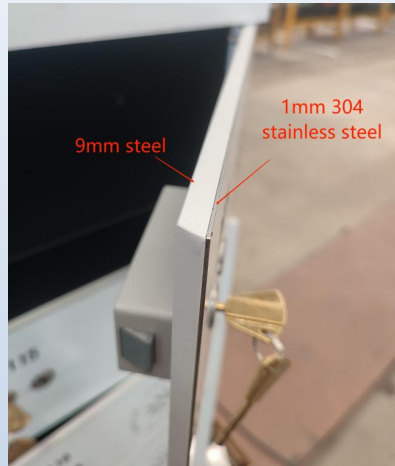

V 型

E	4
F	2

Door material and UL list lock set:

1: 9mm thick steel+1mm thick 304 stainless steel

2: 9mm thick 201 stainless steel +1MM thick 304 stainless steel

3: 10mm thick 304 stainless steel

4: Aluminum plate with golden color