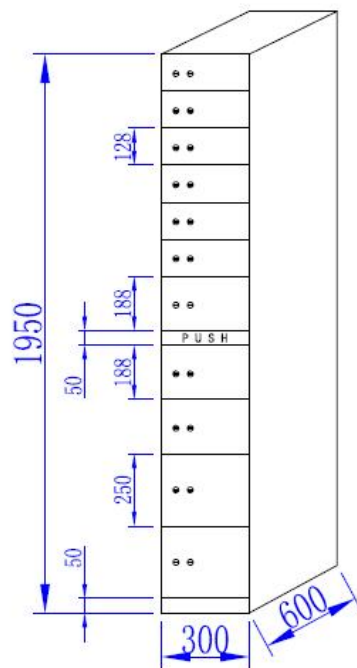

KZ series Safe deposit locker size drawing ,Welcome to customize size

Type :KZ-36
Size :3"H * 5"W (82mm*135mm)
Weight:174KG

Type :KZ-30
Size :4"H * 5"W (99mm*135mm)
Weight:162KG

Type :KZ-24
Size :5"H * 5"W (125mm*135mm)
Weight:150KG

Type :KZ-18
Size :3"H * 10"W (82mm*271mm)
Weight:158KG

Type :KZ-15
Size :4"H * 10"W (99mm*271mm)
Weight:145KG

Type :KZ-12
Size :5"H * 10"W (125mm*271mm)
Weight:132KG

Type :KZ-6
Size :10"H * 10"W (255mm*271mm)
Weight:106KG

Type :KZ-3
Size :20"H * 10"W (514mm*271mm)
Weight:94KG

Model	Door size H*W*D mm	Inner box size H*W*D mm	
		Internal hinge	External hinge
KZ-42 (42 openings)	(3''*5'') 71*135*600	60*74*550	50*105*550
KZ-36 (36 openings)	(3''X5'') 82*135*600	72*74*550	72*105*550
KZ-30 (30 openings)	(4''X5'') 99*135*600	89*74*550	89*105*550
KZ-24 (24 openings)	(5''X5'') 125*135*600	115*74*550	115*105*550
KZ-21 (21 openings)	(3''X10'') 71*268*600	60*224*550	60*250*550
KZ-18 (18 openings)	(3''X10'') 82*268*600	72*225*550	72*225*550
KZ-15 (15 openings)	(4''X10'') 99*268*600	89*225*550	89*225*550
KZ-12 (12 openings)	(5''X10'') 125*268*600	115*225*550	115*225*550
KZ-9 (9 openings)	(7''X10'') 168*268*600	160*225*550	160*225*550
KZ-6 (6 openings)	(10''X10'') 255*268*600	245*225*550	245*225*550
KZ-3 (3 openings)	(20''X10'') 514*268*600	without inner box	

I 型

A	8
B	3
C	2

II 型

A	1
C	4
D	2

III 型

A	6
B	3
C	2

IV 型

A	9
B	2
C	2