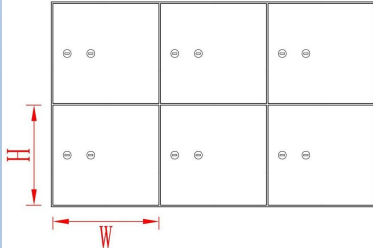

KZ series Safe deposit locker size drawing ,Welcome to customize size

Type :KZ-36
Size :3"H * 5"W (82mm*135mm)
Weight:174KG

Type :KZ-30
Size :4"H * 5"W (99mm*135mm)
Weight:162KG

Type :KZ-24
Size :5"H * 5"W (125mm*135mm)
Weight:150KG

Type :KZ-18
Size :3"H * 10"W (82mm*271mm)
Weight:158KG

Type :KZ-15
Size :4"H * 10"W (99mm*271mm)
Weight:145KG

Type :KZ-12
Size :5"H * 10"W (125mm*271mm)
Weight:132KG

Type :KZ-6
Size :10"H * 10"W (255mm*271mm)
Weight:106KG

Type :KZ-3
Size :20"H * 10"W (514mm*271mm)
Weight:94KG

Model	Door size H*W*D mm	Inner box size H*W*D mm	
		Internal hinge	External hinge
KZ-42 (42 openings)	(3''*5'') 71*135*600	60*74*550	50*105*550
KZ-36 (36 openings)	(3''X5'') 82*135*600	72*74*550	72*105*550
KZ-30 (30 openings)	(4''X5'') 99*135*600	89*74*550	89*105*550
KZ-24 (24 openings)	(5''X5'') 125*135*600	115*74*550	115*105*550
KZ-21 (21 openings)	(3''X10'') 71*268*600	60*224*550	60*250*550
KZ-18 (18 openings)	(3''X10'') 82*268*600	72*225*550	72*225*550
KZ-15 (15 openings)	(4''X10'') 99*268*600	89*225*550	89*225*550
KZ-12 (12 openings)	(5''X10'') 125*268*600	115*225*550	115*225*550
KZ-9 (9 openings)	(7''X10'') 168*268*600	160*225*550	160*225*550
KZ-6 (6 openings)	(10''X10'') 255*268*600	245*225*550	245*225*550
KZ-3 (3 openings)	(20''X10'') 514*268*600	without inner box	