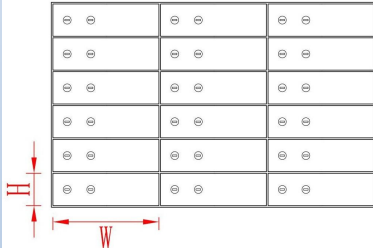

KZ series Safe deposit locker size drawing ,Welcome to customize size

Type :KZ-36
Size :3"H * 5"W (82mm*135mm)
Weight:174KG

Type :KZ-30
Size :4"H * 5"W (99mm*135mm)
Weight:162KG

Type :KZ-24
Size :5"H * 5"W (125mm*135mm)
Weight:150KG

Type :KZ-18
Size :3"H * 10"W (82mm*271mm)
Weight:158KG

Type :KZ-15
Size :4"H * 10"W (99mm*271mm)
Weight:145KG

Type :KZ-12
Size :5"H * 10"W (125mm*271mm)
Weight:132KG

Type :KZ-6
Size :10"H * 10"W (255mm*271mm)
Weight:106KG

Type :KZ-3
Size :20"H * 10"W (514mm*271mm)
Weight:94KG

Model	Door size H*W*D mm	Inner box size H*W*D mm	
		Internal hinge	External hinge
KZ-42 (42 openings)	(3''*5'') 71*135*600	60*74*550	50*105*550
KZ-36 (36 openings)	(3''X5'') 82*135*600	72*74*550	72*105*550
KZ-30 (30 openings)	(4''X5'') 99*135*600	89*74*550	89*105*550
KZ-24 (24 openings)	(5''X5'') 125*135*600	115*74*550	115*105*550
KZ-21 (21 openings)	(3''X10'') 71*268*600	60*224*550	60*250*550
KZ-18 (18 openings)	(3''X10'') 82*268*600	72*225*550	72*225*550
KZ-15 (15 openings)	(4''X10'') 99*268*600	89*225*550	89*225*550
KZ-12 (12 openings)	(5''X10'') 125*268*600	115*225*550	115*225*550
KZ-9 (9 openings)	(7''X10'') 168*268*600	160*225*550	160*225*550
KZ-6 (6 openings)	(10''X10'') 255*268*600	245*225*550	245*225*550
KZ-3 (3 openings)	(20''X10'') 514*268*600	without inner box	